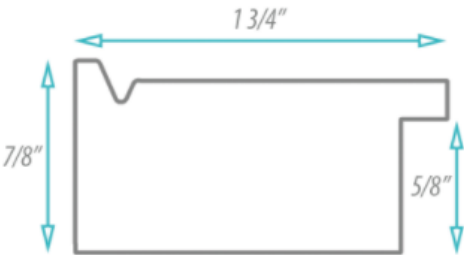

SPECIFICATION SHEET

FRAMED MIRROR
MODEL#: FM 83716-24X30

FRAMED MIRRORS COLLECTION

- FEATURES:**
- ONE 24X30" HIGH RESOLUTION SILVER PLATE GLASS MIRROR SIZE W/ DECORATIVE FRAME.
 - "WALL HUGGER" HANGER FOR MOUNTING INCLUDED.
 - STANDARD MOUNTING STYLE IS VERTICAL. FOR HORIZONTAL, PLEASE SPECIFY WHEN ORDERING.
 - PACKED IN FOUR WALL (FOLDED DOUBLE WALL) CORRUGATION.
 - STYLE: TRANSITIONAL
 - COLOR: PEWTER
 - FINISH: METALLIC

- MIRROR FINISHES:**
- FLAT POLISHED EDGE
 - BEVELED EDGE

OVERALL SIZE DIMENSION: 27 1/2" WIDE X 33 1/2" HIGH X 1" DEEP